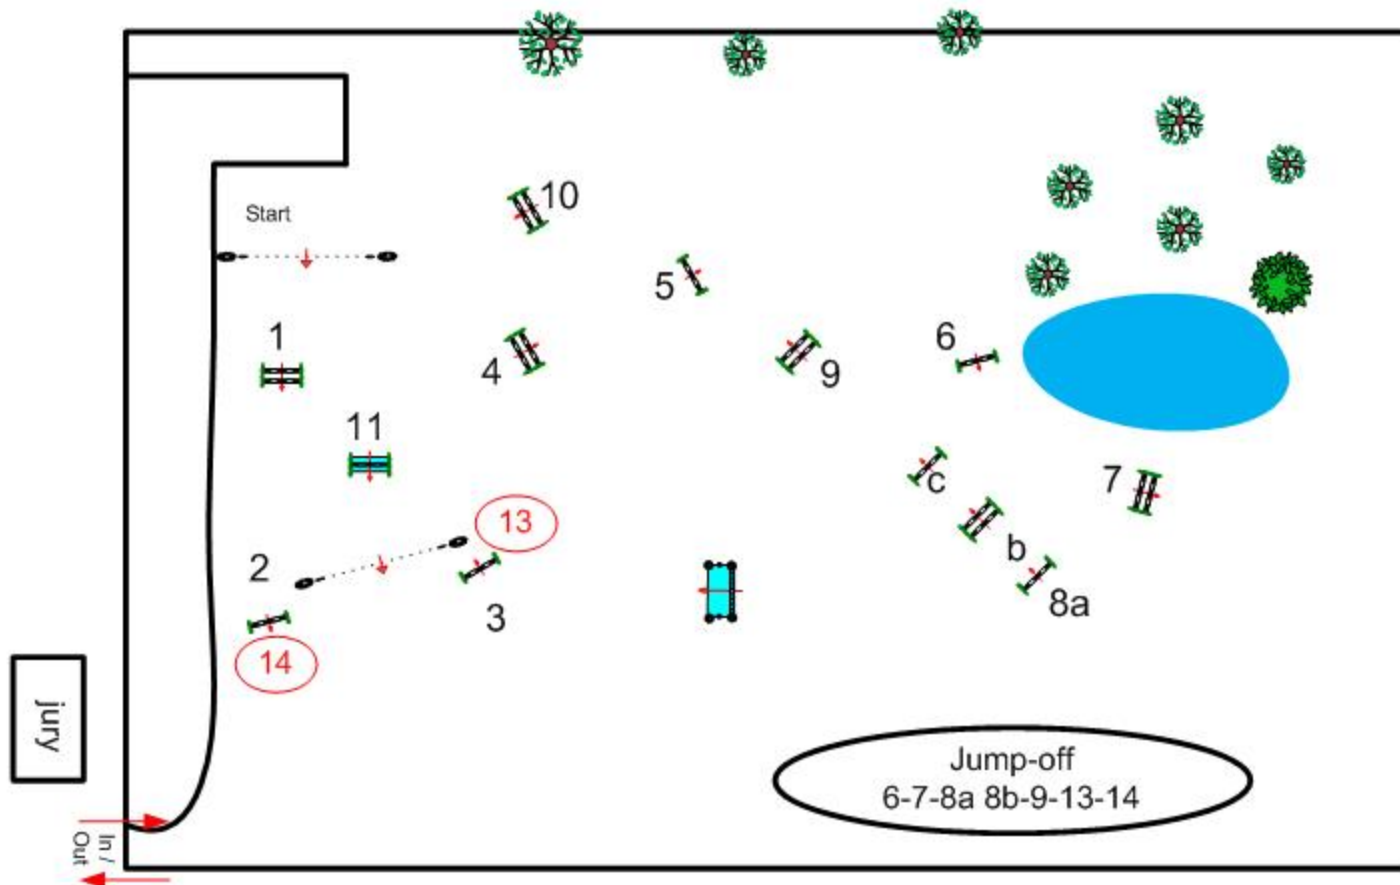

MODENA C.S.I.***

Class No.: 9

International Competition 7 year old

Competition with one jump-off

25 April 2010

Start: 8:00

Table: A
National RG:
FEI RG / Art. 274.5.3
Height: 1,35 m

Speed: 350 m/min

Length: 430 m
Time allowed: 74 sec
Time limit: 148 sec

Obstacles: 8+5
Efforts: 14
Penalty sec
Closed combination:

SECOND PHASE:
9-10AB-11-12-13
Length: 280 m
Time allowed: 48 sec
Time limit: 96 sec

2nd Jump-off:

Length: 0 m
Time allowed: 0 sec
Time limit: 0 sec