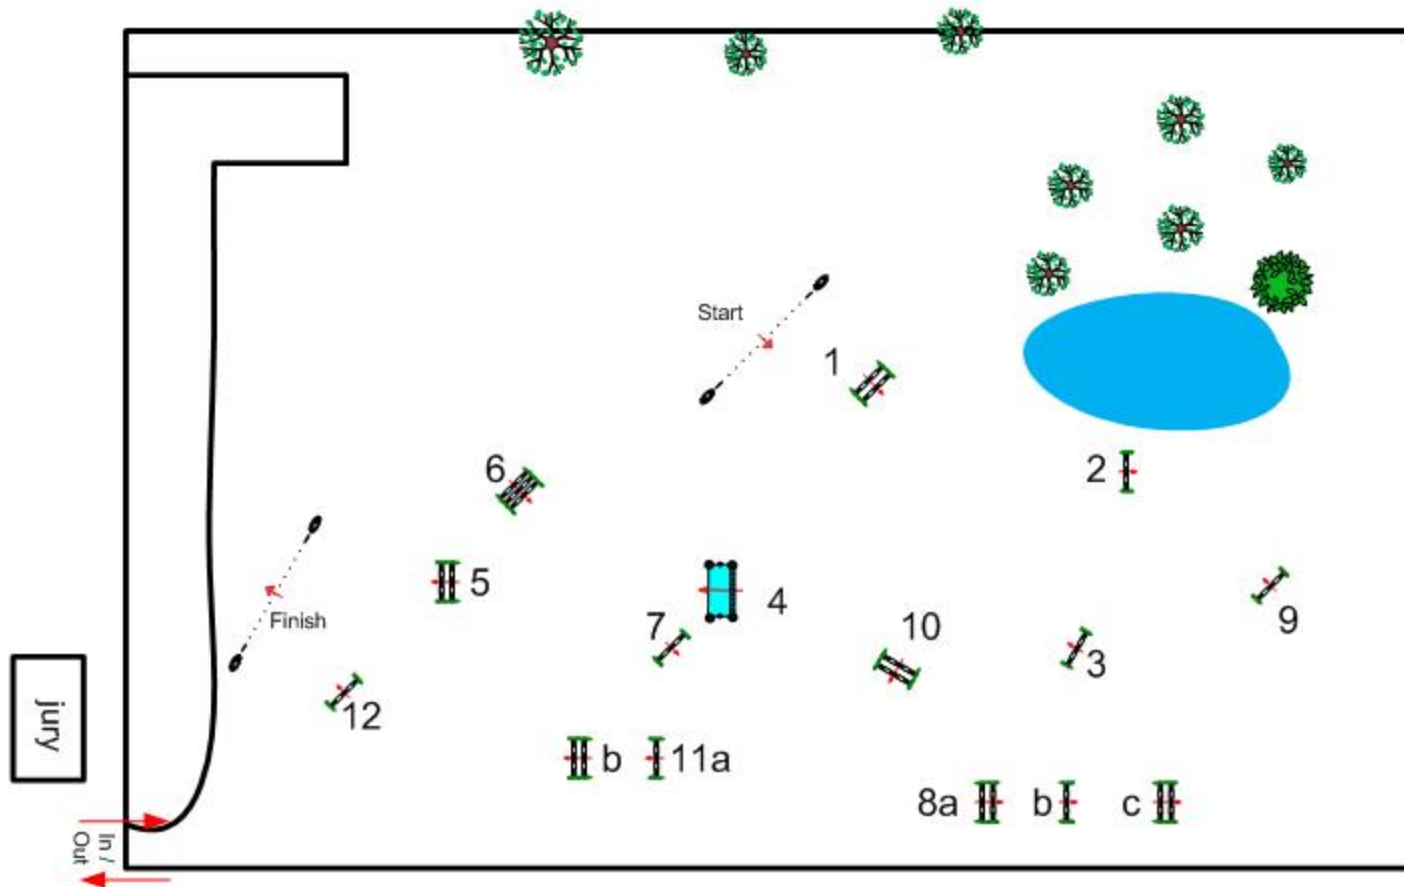

MODENA C.S.I.***

Class No.: 12

Grand Prix 160

Competition over two rounds

25 April 2010

Start: 16:15

Table: A
National RG:
FEI Art.273.3.3,2.2,4.3,261.5.3
Height: 1,60 m

Speed: 400 m/min

Length: 0 m
Time allowed: 0 sec
Time limit: 0 sec

Obstacles: 12
Efforts: 15
Penalty sec
Closed combination:

1st Jump-off:

Length: 0 m
Time allowed: 0 sec
Time limit: 0 sec

2nd Jump-off:

Length: 0 m
Time allowed: 0 sec
Time limit: 0 sec