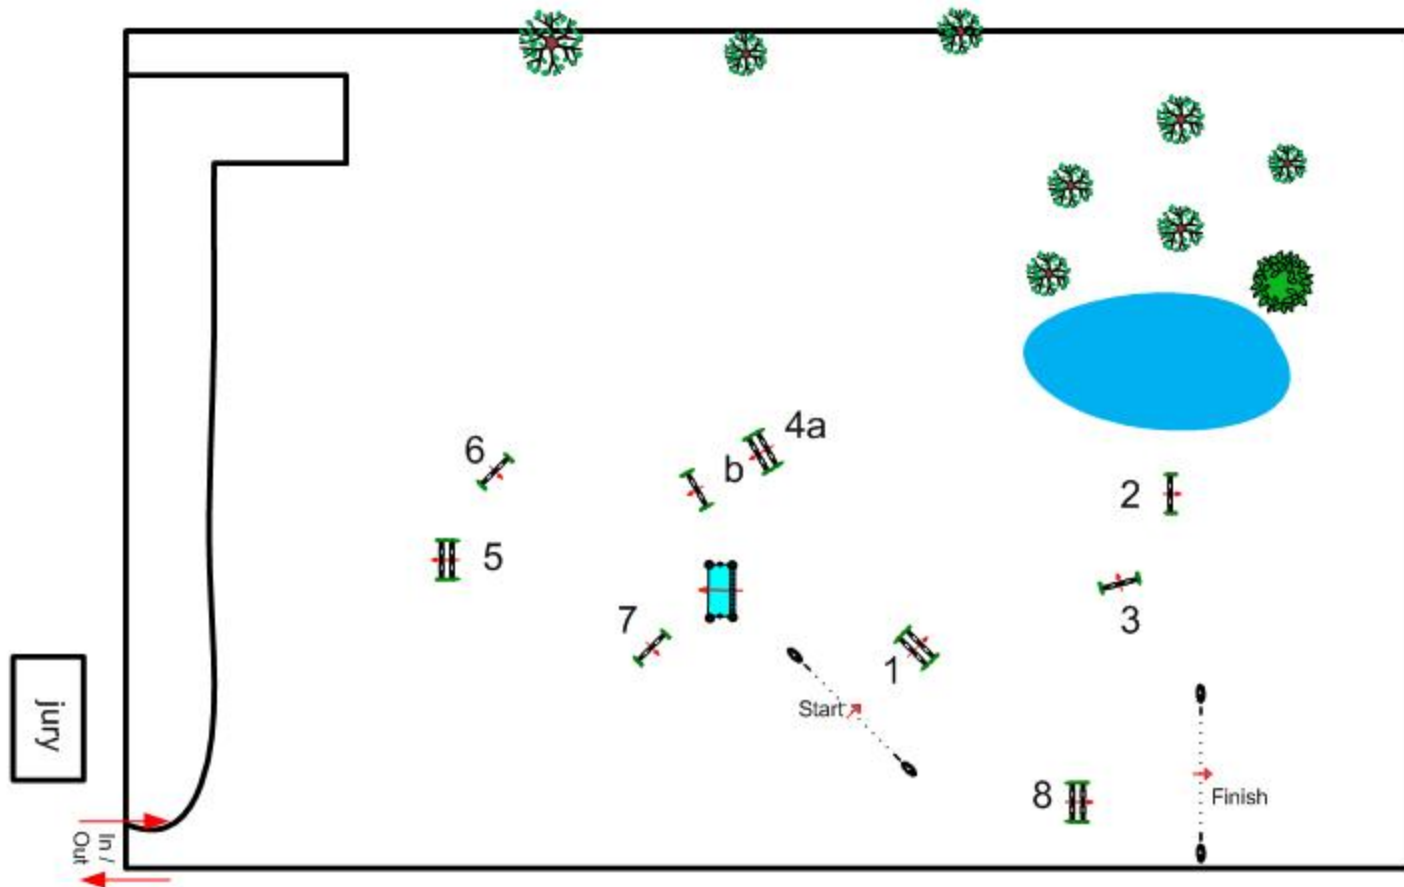

MODENA C.S.I.***

Class No.: 12

Grand Prix 160

Competition over two rounds

25 April 2010

Start: 0:00

Table: A
 National RG:
 FEI Art.273.3.3,2.2,4.3,261.5.3
 Height: 1,60 m

Speed: 400 m/min

Length: 370 m
 Time allowed: 56 sec
 Time limit: 112 sec

Obstacles: 8
 Efforts: 9
 Penalty sec
 Closed combination:

1st Jump-off:

Length: 0 m
 Time allowed: 0 sec
 Time limit: 0 sec

2nd Jump-off:

Length: 0 m
 Time allowed: 0 sec
 Time limit: 0 sec